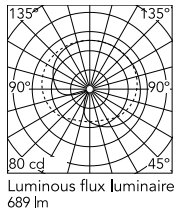

Schematic light drawing

Photometric

Lighting type	Total
Light distribution	Asymmetric

Electrical

Insulation class	II
Frequency (Hz)	50/60
Main voltage (Vac)	220-240
Dimmable	Yes
Dimming interface	Dimmer Integrated
Plug type	Type C
Batteries inside	No
Charging min time	No