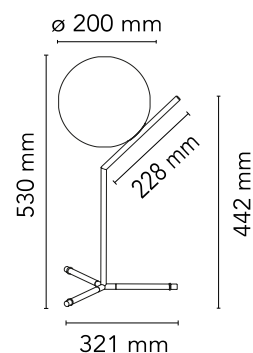

FLOS

F3170057 Chrome

IC Lights Table 1 High

Designed by Michael Anastassiades, 2014

Halogen - 60W

Table lamp providing diffused light. Frame in brass, brushed and transparent varnished or chrome steel, and black. Blown glass opal diffuser. Dimmer on the power chord.

Are you a professional and your project needs consulting and support?

[BOOK AN APPOINTMENT](#)

Main specifications

EAN	8059607002650
Mounting	Table
Environment	Indoor dry location
Light source type	Bulb
Lamp category	Halogen
Lamp holder	E14
Ilcos	HSGS
Number of heads	1
Power (W)	60

Physical

Colour	Chrome
Net weight (kg)	1.4
Package volume (m3)	0.04
IP internal	20

Download

[Mounting instructions](#) PDF

[Spare Parts](#) PDF

Photometric Files

[LDT / IES](#) LDT

Technical Drawings