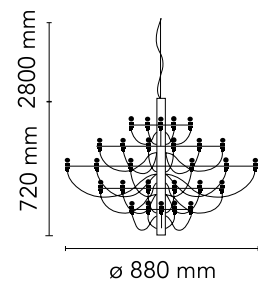

### Physical

Colour	Matte White
Cord length (mm)	2800
Net weight (kg)	5.12
Package volume (m3)	0.02
IP internal	20