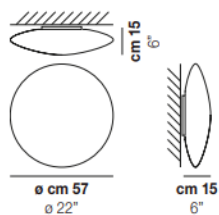

VOLUME	Mc 0,05
GROSS WEIGHT	Kg 4
NET WEIGHT	Kg 3,5

download

SABA PL 50

TECHNICAL DATA:

CERTIFICATIONS:

LIGHT SOURCES

	2x77W	220-240 V 50/60 Hz	E27
	1x19 W	39 V	Led 2700 K 19 W 39 V 2850 lm DIM2 Phase Cut
	1x19 W	39 V	Led 3000 K 19 W 39 V 2850 lm DIM3 0-10V, Push

VOLUME	Mc 0,07
GROSS WEIGHT	Kg 6
NET WEIGHT	Kg 4

download

SABA PL 60

TECHNICAL DATA:

CERTIFICATIONS:

LIGHT SOURCES

	3x77W	220-240 V 50/60 Hz	E27
	1x19,5W	39 V	Led 2700 K 19,5 W 39 V 2850 lm DIM2 Phase Cut
	1x19,5W	39 V	Led 3000 K 19,5 W 39 V 2850 lm DIM2 Phase Cut

VOLUME	Mc 0,16
GROSS WEIGHT	Kg 7
NET WEIGHT	Kg 4,5

download