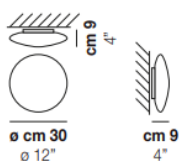

SABA PL 30

TECHNICAL DATA:

CERTIFICATIONS:

LIGHT SOURCES

	1x77W	220-240 V 50/60 Hz	E27
	1x12 W	24 V	Led 2700 K 12 W 24 V 1700 lm DIM2 Phase Cut
	1x12 W	24 V	Led 3000 K 12W 24 V 1700 lm DIM2 Phase Cut
	1x12 W	24 V	Led 3000 K 12 W 24 V 1700 lm DIM3 0-10V, Push

VOLUME	Mc 0,03
GROSS WEIGHT	Kg 4
NET WEIGHT	Kg 3

download

SHADE FINISHING

BCST

FRAME FINISHING

BC

SABA PL 40

TECHNICAL DATA:

VOLUME	Mc 0,05
GROSS WEIGHT	Kg 4
NET WEIGHT	Kg 3,5

download

SABA PL 50

TECHNICAL DATA:

CERTIFICATIONS:

LIGHT SOURCES

	2x77W	220-240 V 50/60 Hz	E27
	1x19 W	39 V	Led 2700 K 19 W 39 V 2850 lm DIM2 Phase Cut
	1x19 W	39 V	Led 3000 K 19 W 39 V 2850 lm DIM3 0-10V, Push

VOLUME	Mc 0,07
GROSS WEIGHT	Kg 6
NET WEIGHT	Kg 4

download

SABA PL 60

TECHNICAL DATA:

CERTIFICATIONS:

LIGHT SOURCES

	3x77W	220-240 V 50/60 Hz	E27
	1x19,5W	39 V	Led 2700 K 19,5 W 39 V 2850 lm DIM2 Phase Cut
	1x19,5W	39 V	Led 3000 K 19,5 W 39 V 2850 lm DIM2 Phase Cut