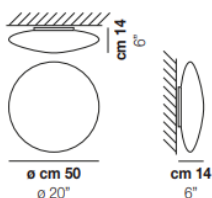

VOLUME	Mc 0,03
GROSS WEIGHT	Kg 4
NET WEIGHT	Kg 3

download

SHADE FINISHING

BCST

FRAME FINISHING

BC

SABA PL 40

TECHNICAL DATA:

VOLUME	Mc 0,05
GROSS WEIGHT	Kg 4
NET WEIGHT	Kg 3,5

download

SABA PL 50

TECHNICAL DATA:

CERTIFICATIONS:

LIGHT SOURCES

	2x77W	220-240 V 50/60 Hz	E27
	1x19 W	39 V	Led 2700 K 19 W 39 V 2850 lm DIM2 Phase Cut
	1x19 W	39 V	Led 3000 K 19 W 39 V 2850 lm DIM3 0-10V, Push

VOLUME	Mc 0,07
GROSS WEIGHT	Kg 6
NET WEIGHT	Kg 4

download

SABA PL 60

TECHNICAL DATA:

CERTIFICATIONS:

LIGHT SOURCES

	3x77W	220-240 V 50/60 Hz	E27
	1x19,5W	39 V	Led 2700 K 19,5 W 39 V 2850 lm DIM2 Phase Cut
	1x19,5W	39 V	Led 3000 K 19,5 W 39 V 2850 lm DIM2 Phase Cut

VOLUME	Mc 0,16
GROSS WEIGHT	Kg 7
NET WEIGHT	Kg 4,5

download