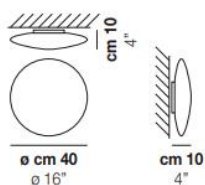

VOLUME	Mc 0,03
GROSS WEIGHT	Kg 4
NET WEIGHT	Kg 3

download

SHADE FINISHING

BCST

FRAME FINISHING

BC

SABA PL 40

TECHNICAL DATA:

VOLUME	Mc 0,05
GROSS WEIGHT	Kg 4
NET WEIGHT	Kg 3,5

download

SABA PL 50

TECHNICAL DATA:

CERTIFICATIONS:

LIGHT SOURCES

	2x77W	220-240 V 50/60 Hz	E27
	1x19 W	39 V	Led 2700 K 19 W 39 V 2850 lm DIM2 Phase Cut
	1x19 W	39 V	Led 3000 K 19 W 39 V 2850 lm DIM3 0-10V, Push

VOLUME	Mc 0,07
GROSS WEIGHT	Kg 6
NET WEIGHT	Kg 4

download

SABA PL 60

TECHNICAL DATA:

CERTIFICATIONS:

LIGHT SOURCES

	3x77W	220-240 V 50/60 Hz	E27
	1x19,5W	39 V	Led 2700 K 19,5 W 39 V 2850 lm DIM2 Phase Cut
	1x19,5W	39 V	Led 3000 K 19,5 W 39 V 2850 lm DIM2 Phase Cut

VOLUME	Mc 0,16
GROSS WEIGHT	Kg 7
NET WEIGHT	Kg 4,5

download