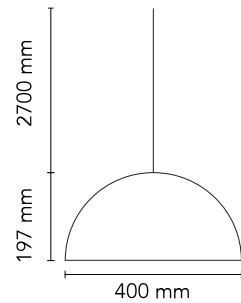

FLOS

■ F6405031 Matte Black

Skygarden Small

Designed by Marcel Wanders, 2020

LED retrofit - 10W

Hanging lamp with diffuse light. Plaster dome with white interior and exterior finishes in the following colours: rust, shiny black, shiny white, or opaque gold. Dome support in aluminium alloy. Diffuser in blown milk glass. Decoration in photoengraved and deep drawn stainless steel. Polycarbonate rose in the same colour as the dome.

Are you a professional and your project needs consulting and support?

BOOK AN APPOINTMENT