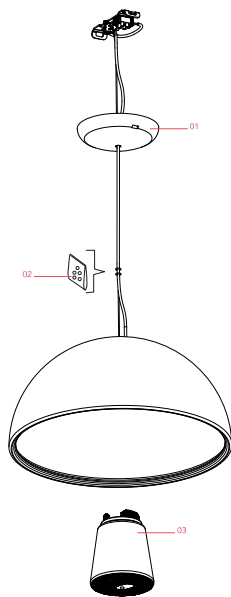

Spare Parts

01. Opal black ceiling rose assembly RF6410431
03. Kit of 5 or rings RF05382

DOWNLOAD